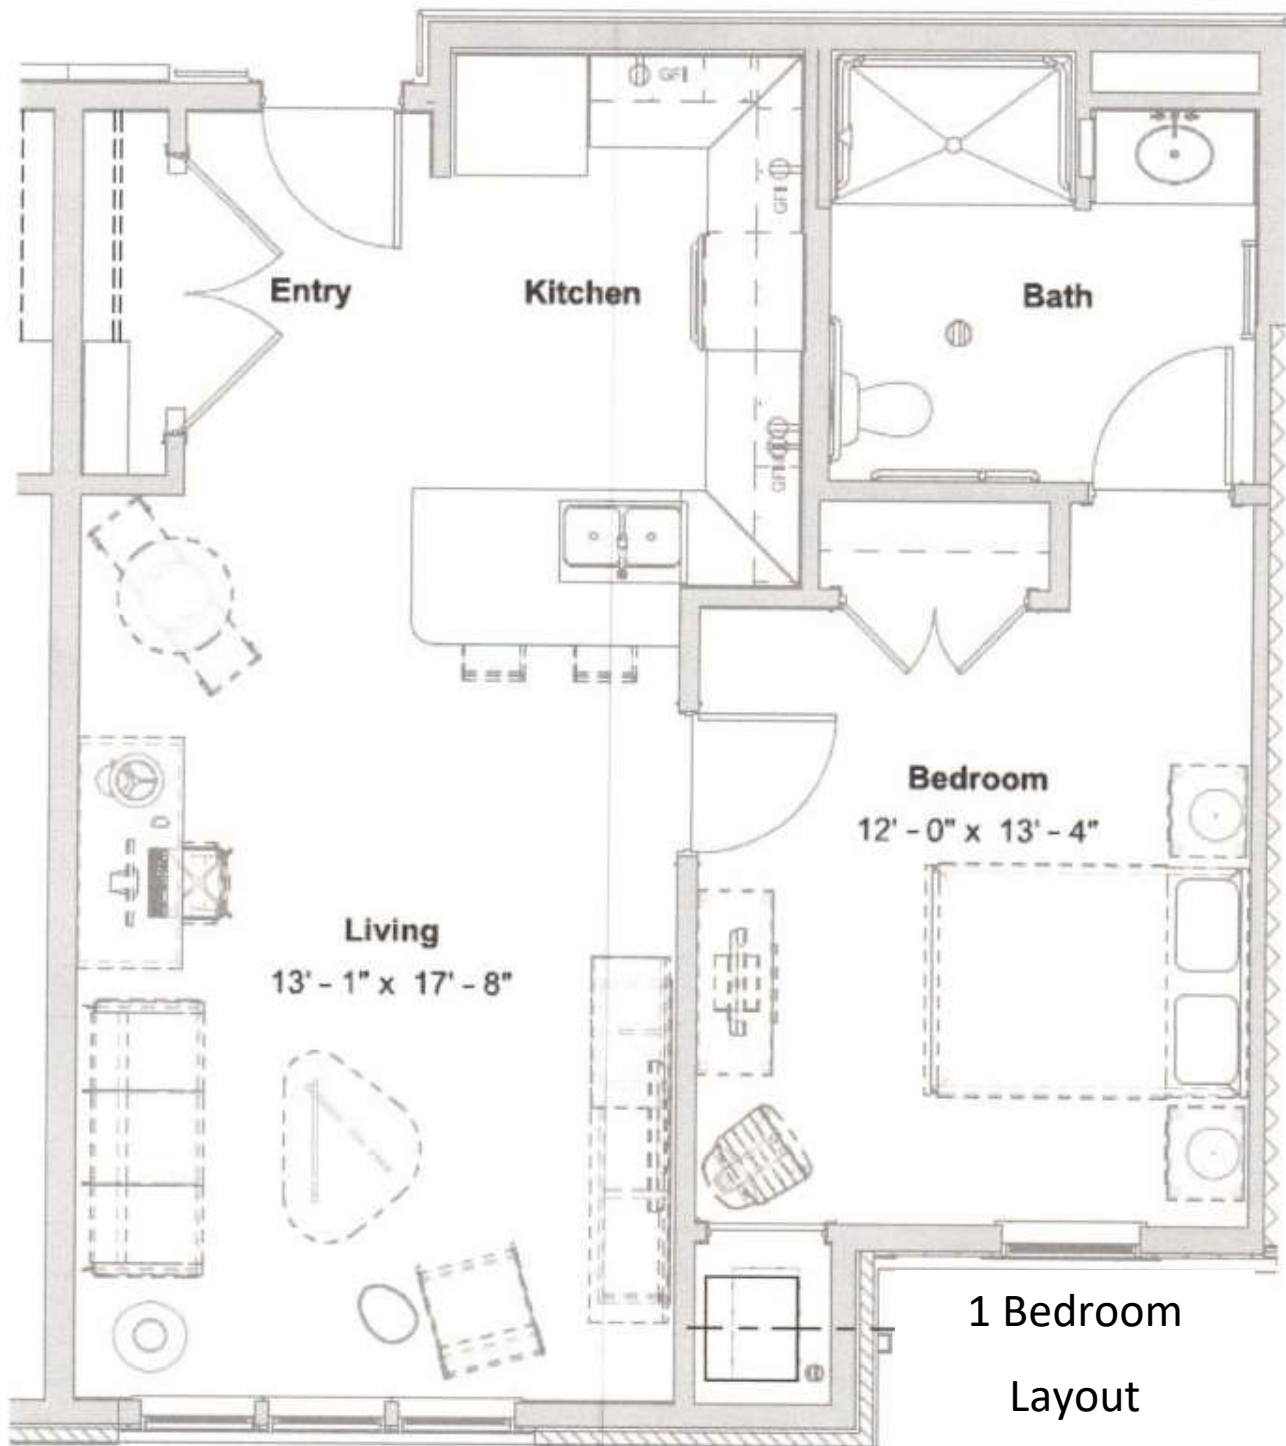

## Grand View Senior Residences

500 Banker Street

Irwin, PA 15642

1 Bedroom  
Layout

Each unit has one of three tub/shower options: (1) Walk-in shower, (2) Roll-in shower, or (3) Tub/shower combo.

Visit our website at [www.wchaonline.com](http://www.wchaonline.com) to see photos of South Greengate Commons and Odin View as well as to follow along with updates about Grand View Senior Residences.