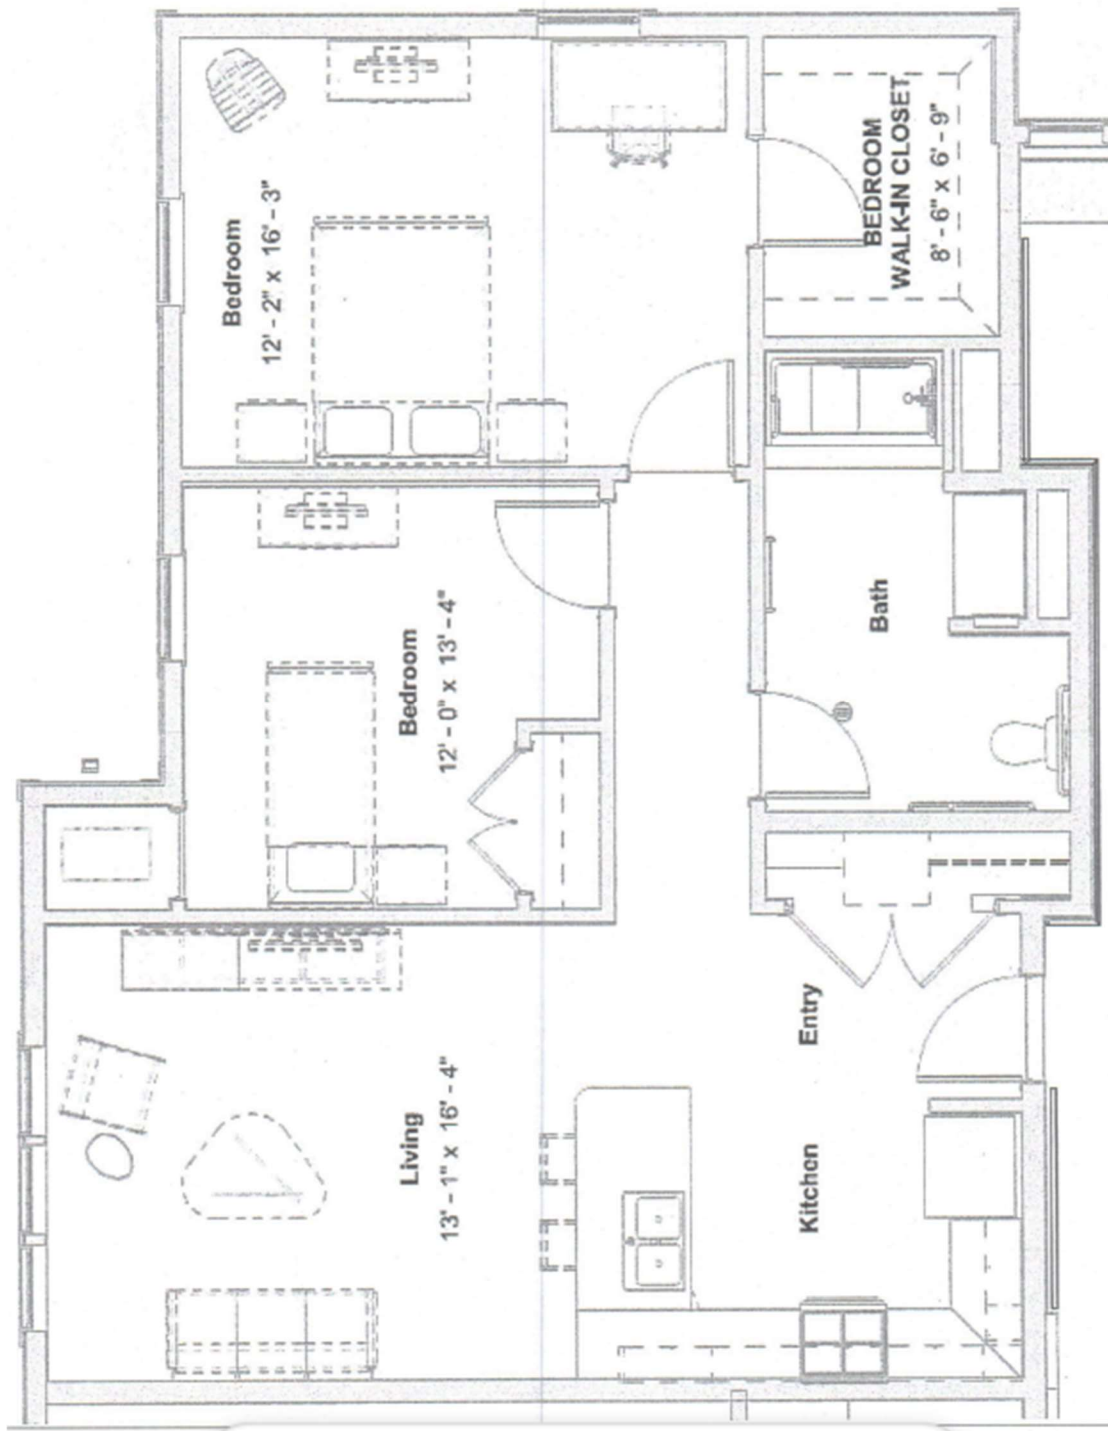

Grand View Senior Residences

500 Banker Street

Irwin, PA 15642

2 Bedroom Layout

Each unit has one of three tub/shower options: (1) Walk-in shower, (2) Roll-in shower, or (3) Tub/shower combo.

Visit our website at www.wchaonline.com to see photos of South Greengate Commons and Odin View as well as to follow along with updates about Grand View Senior Residences.